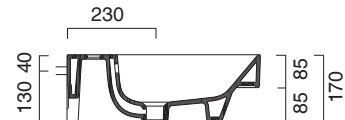

CE EN 14688 - CL20