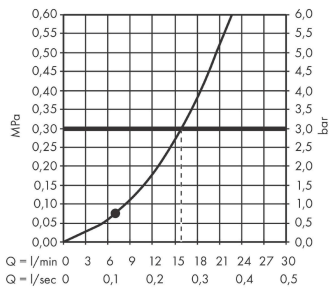

Croma Select E

Shower set 110 1jet with shower bar 65 cm

Finish: **White/Chrome** Article Number: **26584400**

Description

product features

- consists of: hand shower, shower bar, shower hose, slider
- shower head size: 110 mm
- spray type: Rain
- hand shower holder inclination angle can be adjusted by 45°
- maximum flow rate at 3 bar: 16 l/min
- minimum flow pressure: 1 bar
- operating pressure: min. 1 bar/max. 6 bar
- wall mounting: screw fastening
- wall supports made of plastic
- profile pipe: round
- pipe length: 669 mm
- shower bar diameter: 22 mm
- drilling distance 625 mm
- pivot connector prevents hose from tangling

Technology

Product image

Scale drawing

Croma Select E
Shower set 110 1jet with shower bar 65 cm
 Finish: **White/Chrome** Article Number: **26584400**

Flowchart

The consumption was measured in combination with the appropriate fittings (thermostat/mixer/in-wall valve) to reflect actual application in practice.