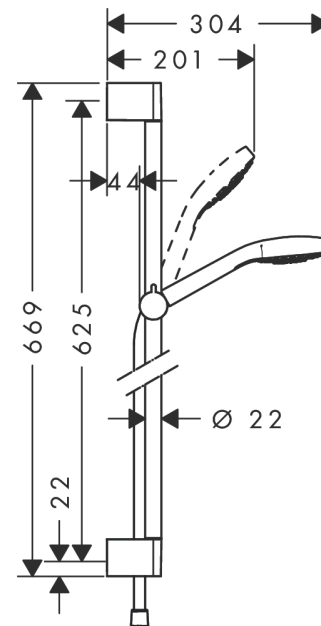

Croma Select E

Shower set 110 1jet with shower bar 65 cm

Finish: **White/Chrome** Article Number: **26584400**

Description

product features

- consists of: hand shower, shower bar, shower hose, slider
- shower head size: 110 mm
- spray type: Rain
- hand shower holder inclination angle can be adjusted by 45°
- maximum flow rate at 3 bar: 16 l/min
- minimum flow pressure: 1 bar
- operating pressure: min. 1 bar/max. 6 bar
- wall mounting: screw fastening
- wall supports made of plastic
- profile pipe: round
- pipe length: 669 mm
- shower bar diameter: 22 mm
- drilling distance 625 mm
- pivot connector prevents hose from tangling

Technology

Product image

Scale drawing

Croma Select E
Shower set 110 1jet with shower bar 65 cm
 Finish: **White/Chrome** Article Number: **26584400**

Flowchart

The consumption was measured in combination with the appropriate fittings (thermostat/mixer/in-wall valve) to reflect actual application in practice.

Croma Select E
Shower set 110 1jet with shower bar 65 cm
 Finish: **White/Chrome** Article Number: **26584400**

Installation examples

Croma Select E
Shower set 110 1jet with shower bar 65 cm
 Finish: **White/Chrome** Article Number: **26584400**

Exploded Drawing

Year of production: >11/14

Croma Select E
Shower set 110 1jet with shower bar 65 cm
 Finish: **White/Chrome** Article Number: **26584400**

Spare part list

Year of production: >11/14

Pos.	Description	Article Number	PC	PU
1	cover	95217000	4	1
2	tile-matching-disk 7 mm	97450000	98	1
3	wall support	95218000	3	1
4	mounting set	96179000	4	1
5	support, assy	92366000	9	1
6	handshower	26814400	98	1
7	filter insert	97708000	2	1
8	shower hose Isiflex'B 1,60 m	28276000	98	1
9	seal	98058000	1	1