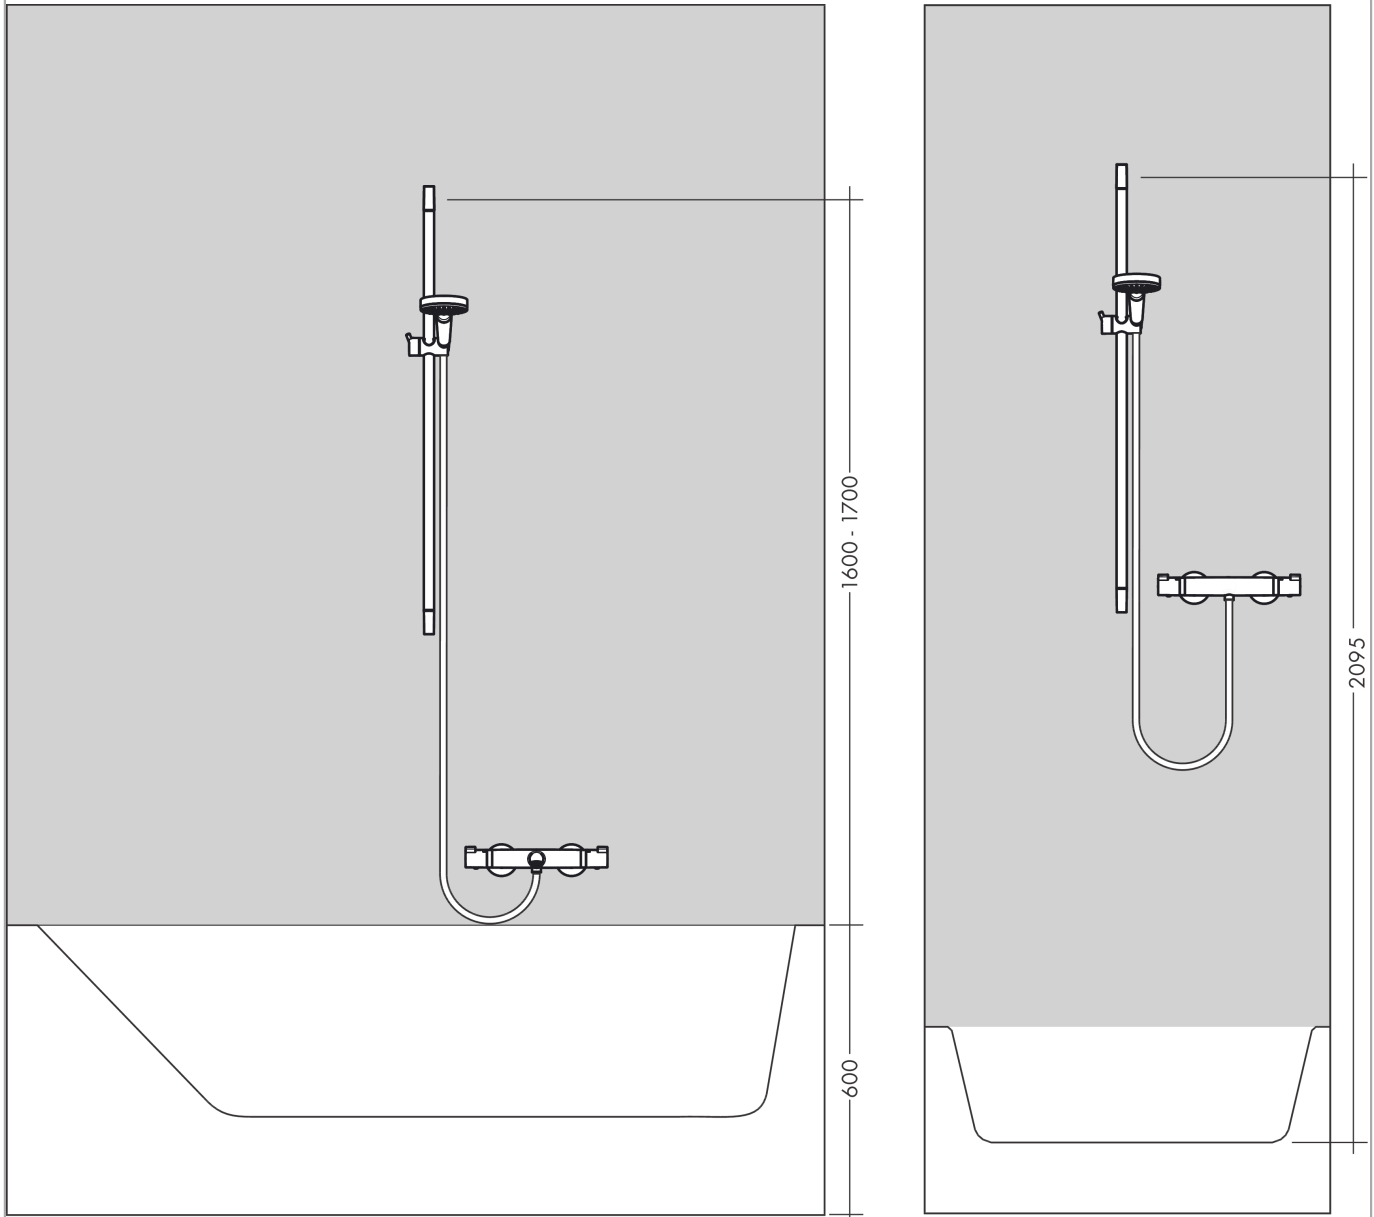

Croma Select E

Shower set 110 1jet with shower bar 65 cm

Finish: **White/Chrome** Article Number: **26584400**

Description

product features

- consists of: hand shower, shower bar, shower hose, slider
- shower head size: 110 mm
- spray type: Rain
- hand shower holder inclination angle can be adjusted by 45°
- maximum flow rate at 3 bar: 16 l/min
- minimum flow pressure: 1 bar
- operating pressure: min. 1 bar/max. 6 bar
- wall mounting: screw fastening
- wall supports made of plastic
- profile pipe: round
- pipe length: 669 mm
- shower bar diameter: 22 mm
- drilling distance 625 mm
- pivot connector prevents hose from tangling

Technology

Product image

Scale drawing

Croma Select E
Shower set 110 1jet with shower bar 65 cm
 Finish: **White/Chrome** Article Number: **26584400**

Flowchart

The consumption was measured in combination with the appropriate fittings (thermostat/mixer/in-wall valve) to reflect actual application in practice.

Croma Select E
Shower set 110 1jet with shower bar 65 cm
 Finish: **White/Chrome** Article Number: **26584400**

Installation examples

Croma Select E
Shower set 110 1jet with shower bar 65 cm
 Finish: **White/Chrome** Article Number: **26584400**

Exploded Drawing

Year of production: >11/14

Croma Select E
Shower set 110 1jet with shower bar 65 cm
 Finish: **White/Chrome** Article Number: **26584400**

Spare part list

Year of production: >11/14

Pos.	Description	Article Number	PC	PU
1	cover	95217000	4	1
2	tile-matching-disk 7 mm	97450000	98	1
3	wall support	95218000	3	1
4	mounting set	96179000	4	1
5	support, assy	92366000	9	1
6	handshower	26814400	98	1
7	filter insert	97708000	2	1
8	shower hose Isiflex'B 1,60 m	28276000	98	1
9	seal	98058000	1	1