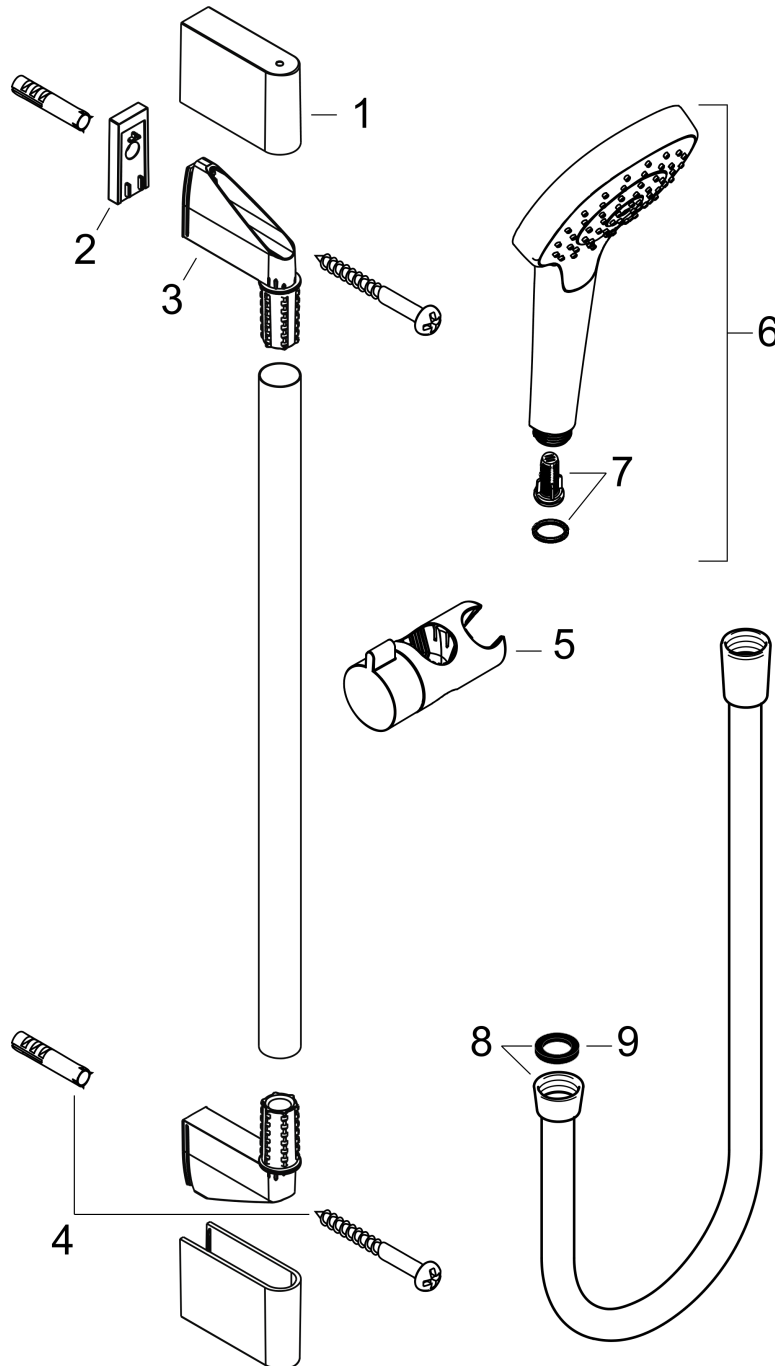

Croma Select E

Shower set 110 1jet with shower bar 65 cm

Finish: **White/Chrome** Article Number: **26584400**

Description

product features

- consists of: hand shower, shower bar, shower hose, slider
- shower head size: 110 mm
- spray type: Rain
- hand shower holder inclination angle can be adjusted by 45°
- maximum flow rate at 3 bar: 16 l/min
- minimum flow pressure: 1 bar
- operating pressure: min. 1 bar/max. 6 bar
- wall mounting: screw fastening
- wall supports made of plastic
- profile pipe: round
- pipe length: 669 mm
- shower bar diameter: 22 mm
- drilling distance 625 mm
- pivot connector prevents hose from tangling

Technology

Product image

Scale drawing

Croma Select E
Shower set 110 1jet with shower bar 65 cm
 Finish: **White/Chrome** Article Number: **26584400**

Flowchart

The consumption was measured in combination with the appropriate fittings (thermostat/mixer/in-wall valve) to reflect actual application in practice.

Croma Select E
Shower set 110 1jet with shower bar 65 cm
 Finish: **White/Chrome** Article Number: **26584400**

Installation examples

Croma Select E
Shower set 110 1jet with shower bar 65 cm
 Finish: **White/Chrome** Article Number: **26584400**

Exploded Drawing

Year of production: >11/14

Croma Select E
Shower set 110 1jet with shower bar 65 cm
 Finish: **White/Chrome** Article Number: **26584400**

Spare part list

Year of production: >11/14

Pos.	Description	Article Number	PC	PU
1	cover	95217000	4	1
2	tile-matching-disk 7 mm	97450000	98	1
3	wall support	95218000	3	1
4	mounting set	96179000	4	1
5	support, assy	92366000	9	1
6	handshower	26814400	98	1
7	filter insert	97708000	2	1
8	shower hose Isiflex'B 1,60 m	28276000	98	1
9	seal	98058000	1	1