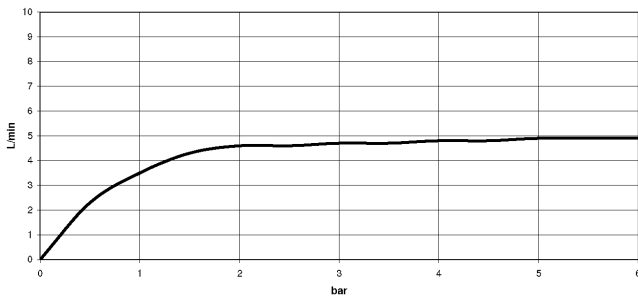

**CL.1 Wall-mounted single-lever basin mixer without pop-up waste -
Champagne (22kt Gold)**

CL.1

36 860 705

- 198mm projection
- fixed spout
- rectangular spray pattern with 40 individual jets
- hole diameter spout 37 mm
- hole diameter single-lever mixer 57 mm
- rosette 80 x 80 mm
- max. flow 4.5 l/min
- lead-free
- This product can help a building meet the requirements of Green Building Rating Systems, e.g. LEED®, BREEAM®, DGNB

CL.1

36 860 705
mm [inches]

Flow rate chart

Codes & Standards

EN 817

EPA WaterSense

NSF372

NSF61