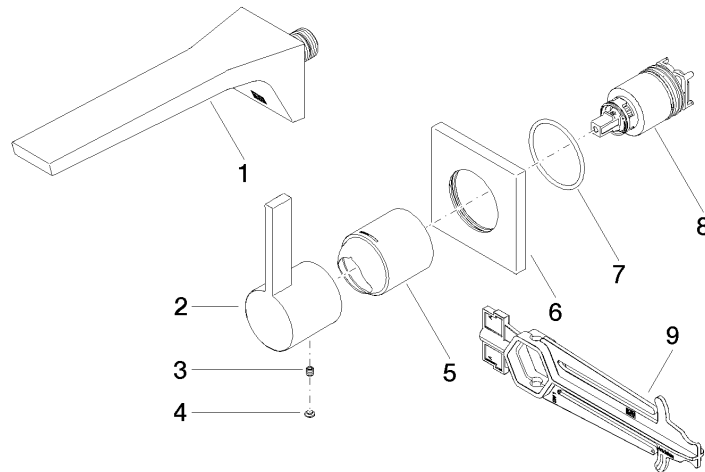

DVGW_DW-
6512DN0

CL.1 Wall-mounted single-lever basin mixer without pop-up waste -
Champagne (22kt Gold)

CL.1

36 860 705

Product version from 7/1/2023

Parts for other
finishes can be found
here: [Chrome](#)

CL.1 Wall-mounted single-lever basin mixer without pop-up waste -
Champagne (22kt Gold)

CL.1

36 860 705

Spare parts list

Product version from 7/1/2023

No.	Item Number	Name	Quantity used	Delivery time
	13 800 705-47	CL.1 Wall-mounted basin spout without pop-up waste - Champagne (22kt Gold)	9	30