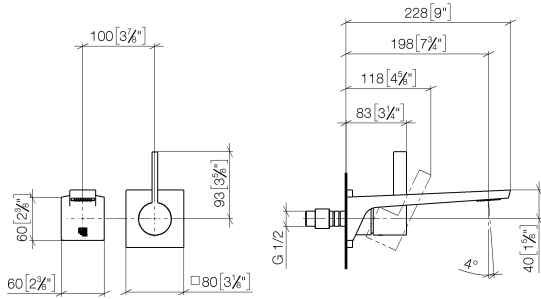

**CL.1 Wall-mounted single-lever basin mixer without pop-up waste -
Champagne (22kt Gold)**

CL.1

36 860 705

- 198mm projection
- fixed spout
- rectangular spray pattern with 40 individual jets
- hole diameter spout 37 mm
- hole diameter single-lever mixer 57 mm
- rosette 80 x 80 mm
- max. flow 4.5 l/min
- lead-free
- This product can help a building meet the requirements of Green Building Rating Systems, e.g. LEED®, BREEAM®, DGNB

	Champagne (22kt Gold)	36 860 705-47
	Chrome	36 860 705-00
	Brushed Platinum	36 860 705-06
	Dark Chrome	36 860 705-19
	Brushed Champagne (22kt Gold)	36 860 705-46
	Brushed Dark Platinum	36 860 705-99

CL.1 Wall-mounted single-lever basin mixer without pop-up waste - Champagne (22kt Gold)

CL.1

36 860 705
mm [inches]

Flow rate chart

Codes & Standards

EN 817

EPA WaterSense

NSF372

NSF61

WaterSense

CL.1 Wall-mounted single-lever basin mixer without pop-up waste -
Champagne (22kt Gold)

CL.1

36 860 705

Certificates

IAPMO_8834

IAPMO_6397

IAPMO_N-4976