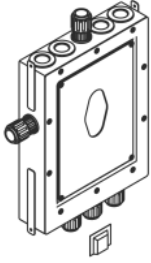

## Drybox Concealed thermostat -

---

39 426 970 90

- Dimensions 300 x 400 x 80 mm
- brushed stainless steel cover
- stainless steel casing
- Overflow is part of the scope of delivery.

**Drybox Concealed thermostat -**