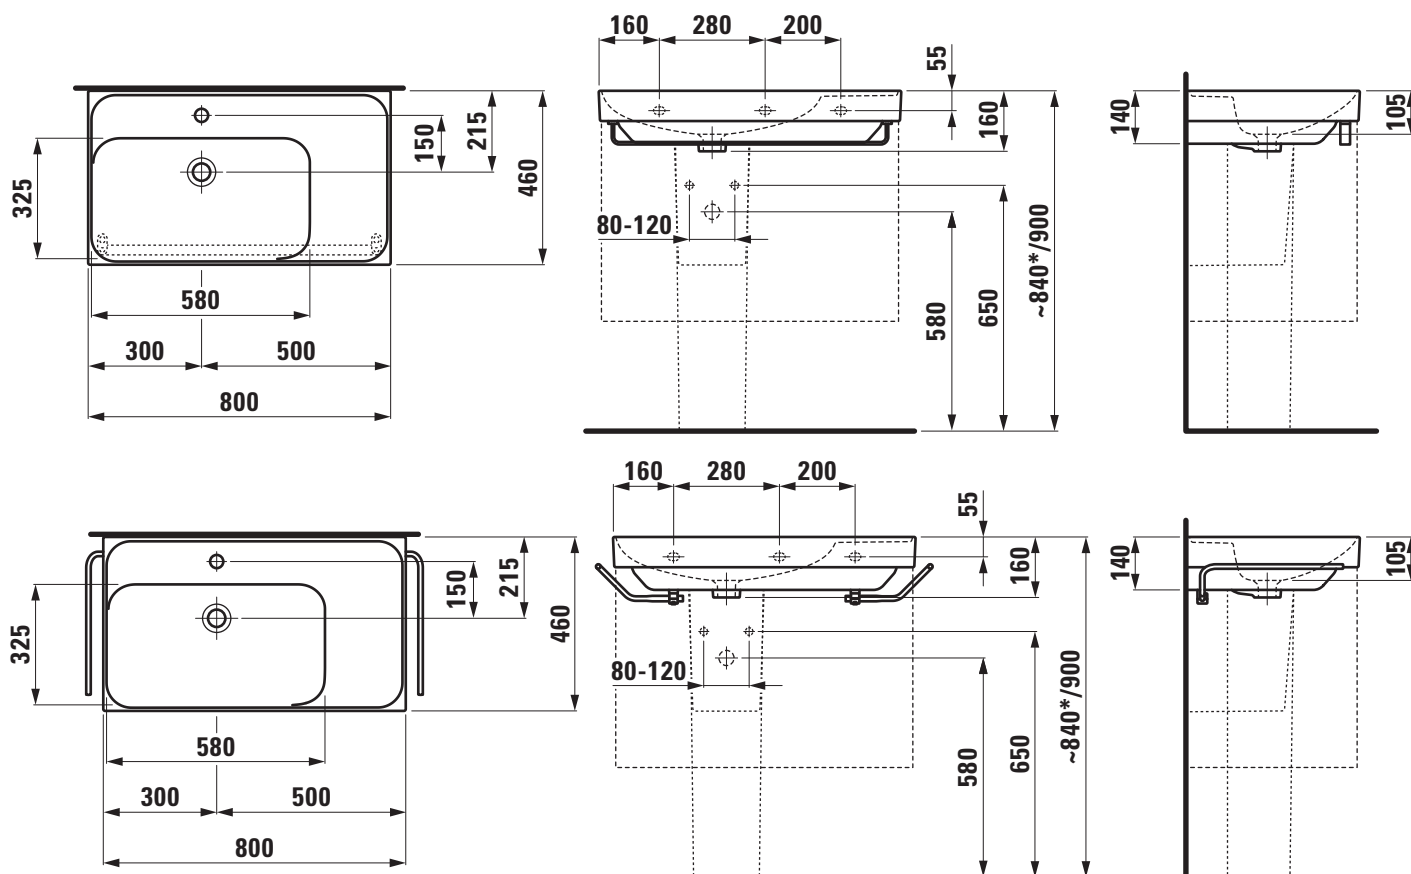

TECHNICAL DATA

Order no.	81711.6
Certified to	EN 31
Dimensions	800 x 460 mm
Inside dimensions of the basin	580 x 325 mm
Specification	Charge 104 – 1 centre tap hole
Special specification	Charge 108 – 3 tap holes Charge 109 – without tap holes Charge 111 – 1 tap hole, without overflow Charge 112 – without tap hole, without overflow Charge 136 – 3 tap holes, distance 8 inches Charge 158 – 3 tap holes, without overflow
Weight	21,0 kg
Accessories excl.	Siphon cover, order no. 81995.1, 81996.3 (3 tap holes not possible) Pedestal, order no. 81995.0, 81996.2

Accessories excl.	Towel rail 750 mm, order no. 38112.6 Towel holder right, order no. 38212.0 Towel holder left, order no. 38212.1
Mounting acc. excl.	Mounting set M10 x 140 mm, order no. 89988.2
Colours	see colour table

SPECIFICATION TEXT

Countertop basin Laufen-MEDA, sanitary ceramic
EN 31
dimensions 800 x 460 mm
1 centre tap hole
Special feature: overflow channel glazed
Further options / accessories: Surface refinement LCC (only white), without tap holes, 1 tap hole/without overflow, without tap hole/overflow, 3 tap holes with/without overflow, 3 tap holes distance 8 inches, siphon cover, pedestal, bathtubs, furniture
Order no. 81711.6

TECHNICAL DRAWINGS / S 1 : 20

* = Effective height must be fixed according to the height of the pedestal.