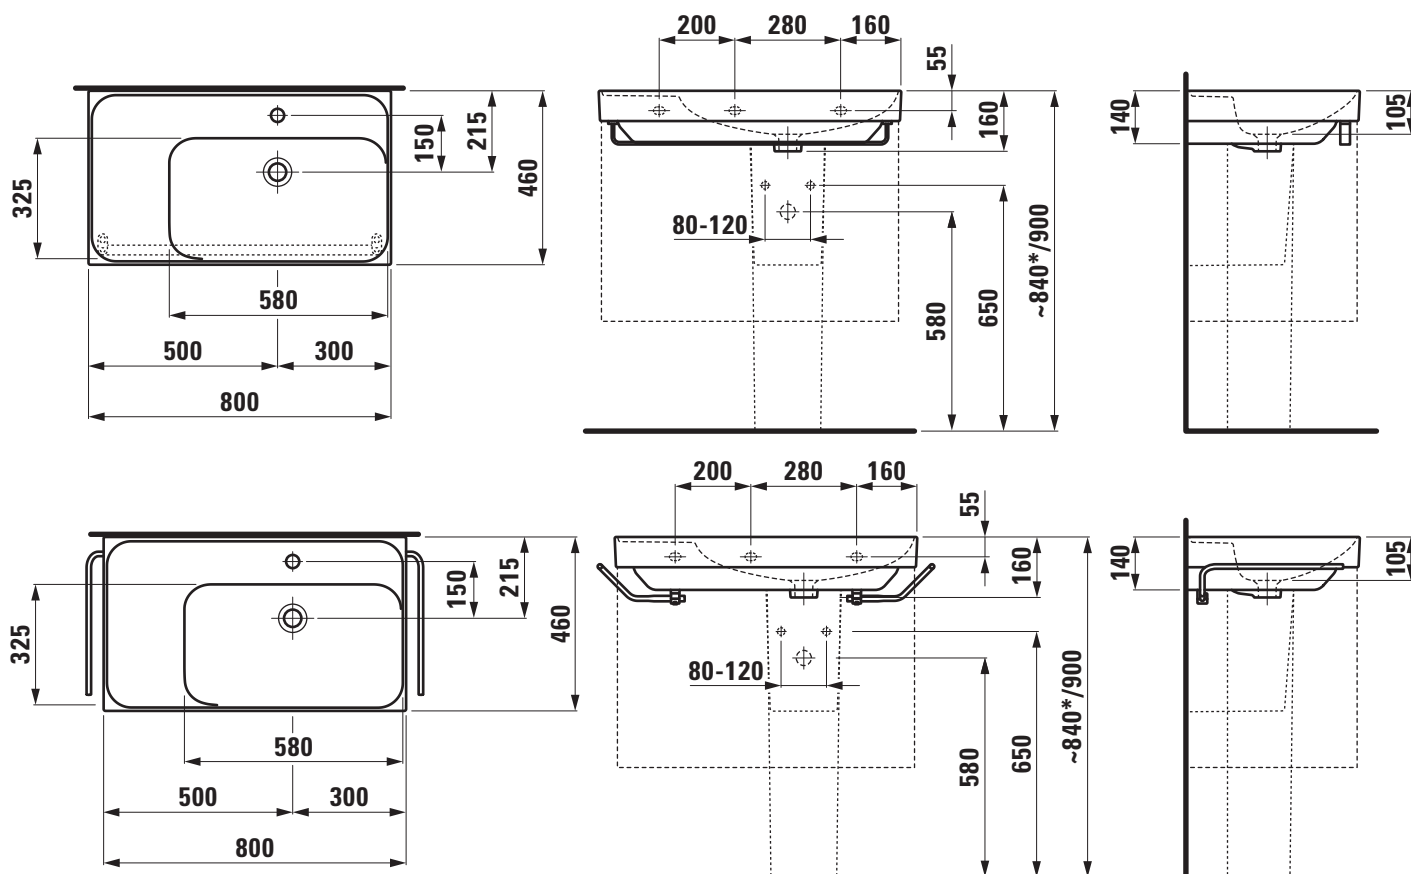

**TECHNICAL DATA**

Order no.	81711.5
Certified to	EN 31
Dimensions	800 x 460 mm
Inside dimensions of the basin	580 x 325 mm
Specification	Charge 104 – 1 centre tap hole
Special specification	Charge 108 – 3 tap holes Charge 109 – without tap holes Charge 111 – 1 tap hole, without overflow Charge 112 – without tap hole, without overflow Charge 136 – 3 tap holes, distance 8 inches Charge 158 – 3 tap holes, without overflow
Weight	21,0 kg
Accessories excl.	Siphon cover, order no. 81995.1, 81996.3 (3 tap holes not possible) Pedestal, order no. 81995.0, 81996.2

Accessories excl.	Towel rail 750 mm, order no. 38112.6 Towel holder right, order no. 38212.0 Towel holder left, order no. 38212.1
Mounting acc. excl.	Mounting set M10 x 140 mm, order no. 89988.2
Colours	see colour table

**SPECIFICATION TEXT**

Countertop basin Laufen-MEDA, sanitary ceramic  
EN 31  
dimensions 800 x 460 mm  
1 centre tap hole  
Special feature: overflow channel glazed  
Further options / accessories: Surface refinement LCC (only white), without tap holes, 1 tap hole/without overflow, without tap hole/overflow, 3 tap holes with/without overflow, 3 tap holes distance 8 inches, siphon cover, pedestal, bathtubs, furniture  
Order no. 81711.5

**TECHNICAL DRAWINGS / S 1 : 20**

\* = Effective height must be fixed according to the height of the pedestal.