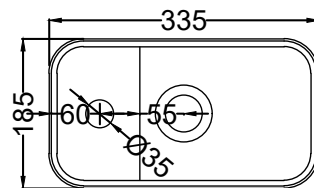

Les Petites - art. LPLAR/LPLARSF

lavabo da appoggio rettangolare monoforo
on-top rectangular washbasin with one hole

cielo
handmade in Italy

PESO NETTO/NET WEIGHT: 4,00 Kg

PCS PALLET: 60

PCS PALLET CONTAINER: 100

ACCESSORI/ACCESSORIES:

PIL01 - Piletta universale click-clack CROMO con coperchio in ceramica / Universal click-clack drain in CHROME with ceramic lid

PIL01NM - Piletta universale click-clack NERO MATT con coperchio in ceramica / Universal click-clack drain in MATT BLACK with ceramic lid

PIL01BR - Piletta universale click-clack BRONZO con coperchio in ceramica / Universal click-clack drain in BRONZE with ceramic lid

PIL01CM - Piletta universale click-clack CEMENTO con coperchio in ceramica / Universal click-clack drain in CEMENTO with ceramic lid

SISP - Sifone CROMO / CHROME siphon

SIFN - Sifone NERO MATT / MATT BLACK siphon

SIFBR - Sifone BRONZO / BRONZE siphon

SIFCM - Sifone CEMENTO / CEMENTO siphon

FINITURE

FINISHES

○ Bianco/white - glossy

Le Terre di Cielo

- Talco
- Pomice
- Brina
- Basalto
- Lavagna
- Cemento
- Fango
- Cacao
- Arenaria
- Avena
- Lino
- Agave
- Muschio
- Polvere
- Cipria
- Canapa

Le Acque di Cielo

- Oltremare
- Smeraldo
- Alga
- Corallo
- Ninfea
- Anemone

Settembre 2023

TOP

ATTENZIONE: Superfici, pesi e misure riportate possono presentare leggere differenze rispetto ai pezzi reali, in considerazione e accordo delle caratteristiche di tolleranza intrinseche del materiale ceramico e del suo processo produttivo. L'azienda si riserva di cambiare schede tecniche e caratteristiche di funzionamento degli articoli in ogni momento e senza necessità di preavviso.