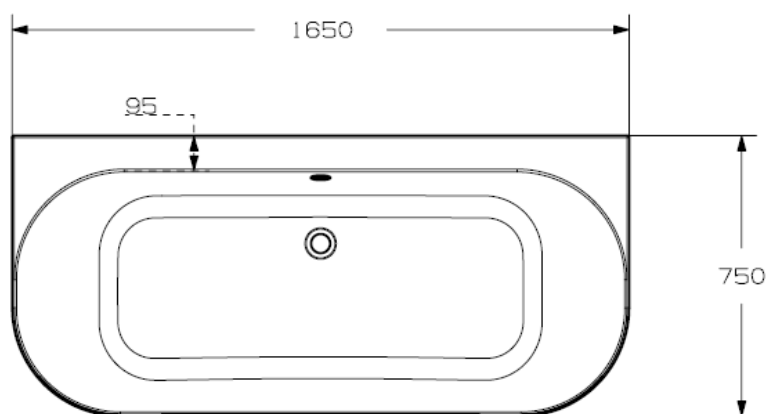

- DK FDV-dokumentation teknisk tegning
- NO FDV-dokumentasjon teknisk tegning
- SE FDV-dokumentation teknisk tegning
- FI FDV-dokumentointi tekninen piirustus
- GB FDV-documentation technical drawing

Strømberg Bad | Nino BTW