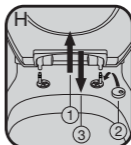

ATTENTION!

IFÖ bowl 6775

Use LONG TOP mounted 6 mm screw.

D99

11-09-2013

LDPE