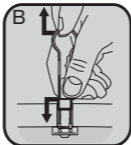

ATTENTION!

IFÖ bowl 6775

Use LONG TOP mounted 6 mm screw.

D99

11-09-2013

LDPE