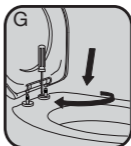

ATTENTION!

IFÖ bowl 6775

Use LONG TOP mounted 6 mm screw.

D99

11-09-2013

LDPE